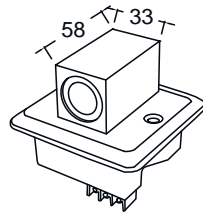

LED Wall Light - IP65

- Die cast aluminium body, IP65
- Input Voltage: 220VAC
- IP65

ITWL - 49

LED 1W 350 mA

ITWL - 69

LED 1x2W 350 mA

LUMITRON

LED