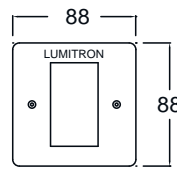

LED Wall Light - IP65

- Die cast aluminium body, IP65
- Input Voltage: 220VAC
- IP65

ITWL - 49

LED 1W 350 mA

ITWL - 69

LED 1x2W 350 mA

LUMITRON

LED