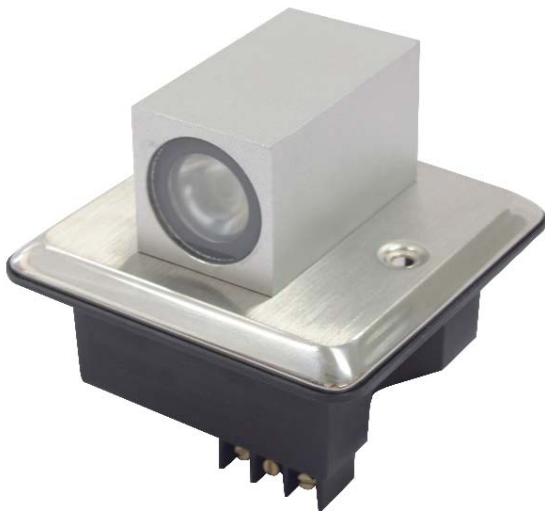

LED Wall Light - IP65

- Die cast aluminium body, IP65
- Input Voltage: 220VAC
- IP65

ITWL - 49

LED 1W 350 mA

ITWL - 69

LED 1x2W 350 mA

LUMITRON

LED