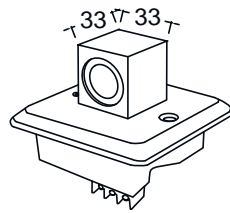

LED Wall Light - IP65

- Die cast aluminium body, IP65
- Input Voltage: 220VAC
- IP65

ITWL - 49

LED 1W 350 mA

ITWL - 69

LED 1x2W 350 mA

LUMITRON

LED